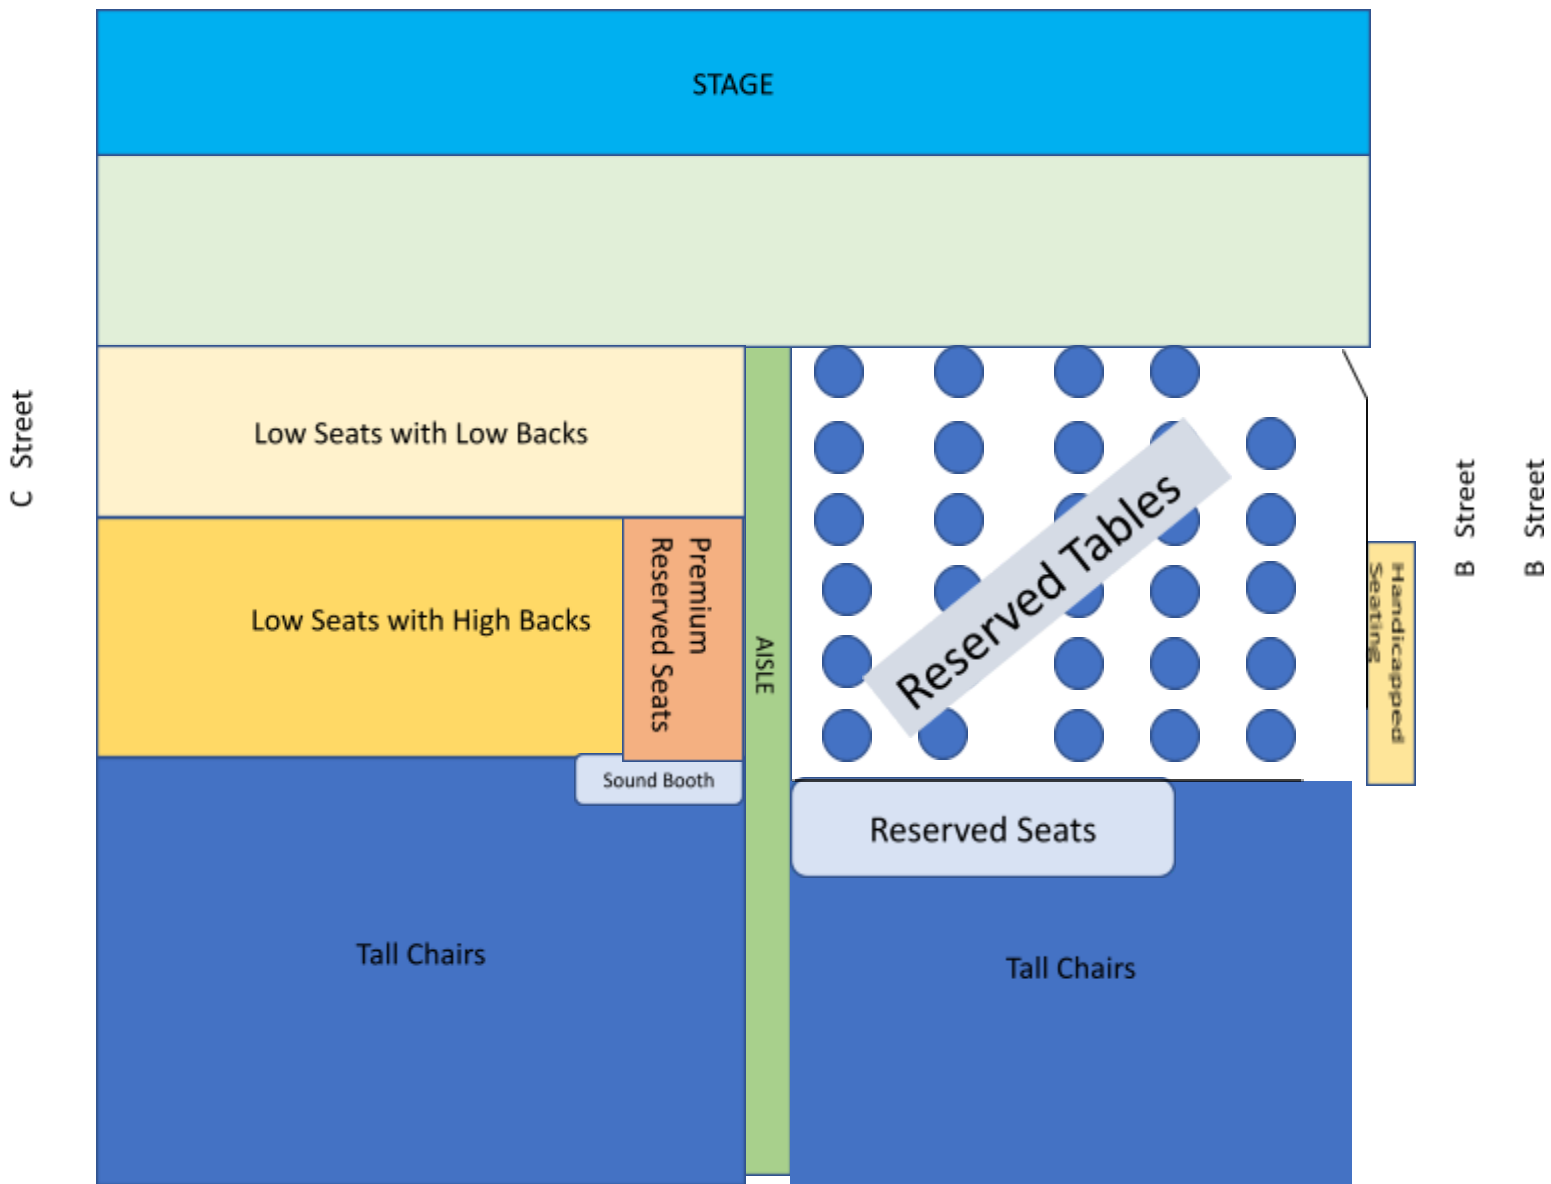

Effective 2022

NOTE:
THIS MAP IS NOT
DRAWN TO SCALE

Low Seat with Low Back – The seat of the chair is less that 12" off the ground and the back is below 30 inches.

Low Seat with High Back – The seat of the chair is less that 12" off the ground and the back is 30 inches or taller.

Tall Chairs – Any chair with a seat 12" or higher off the ground.